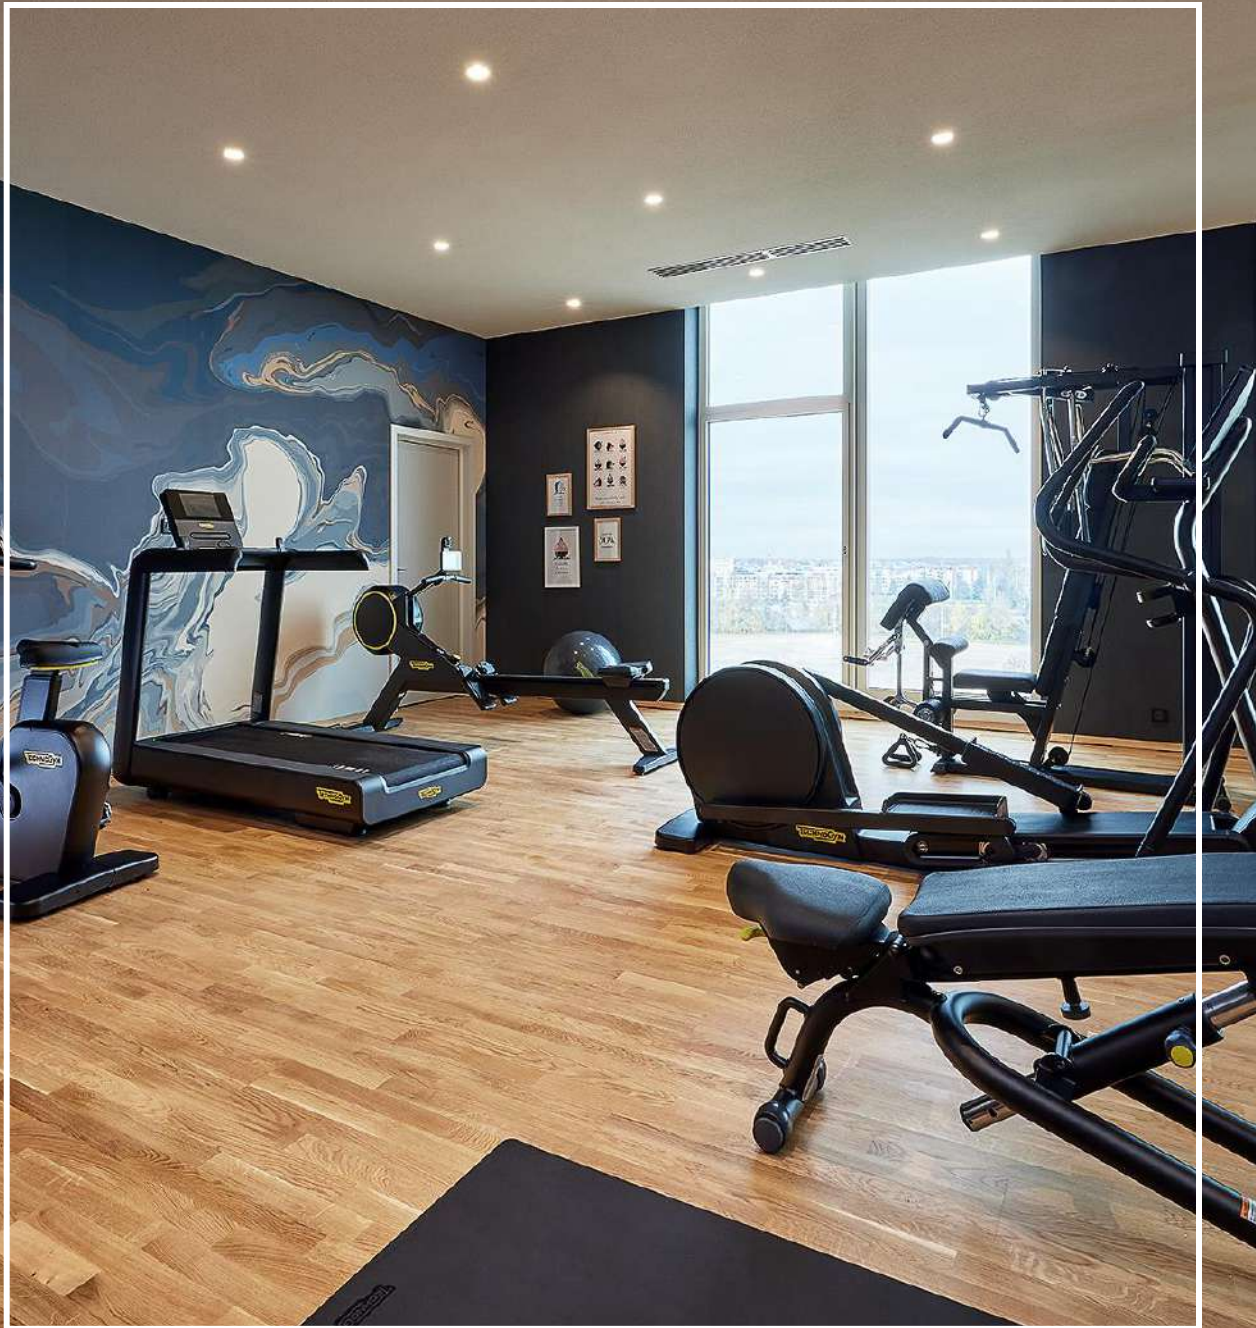

2 meeting rooms
23 sqm each

Private meeting spaces
with **daylight**

Personalized
catering service

Cutting-edge meeting facilities
featuring the latest
high-tech equipment

MEETING ROOMS	Floor	Size (sqm)							
Monnet	GF	23,8	11	-	-	-	-	-	-
Schuman	GF	22,9	9	-	-	-	-	-	-
Cassin (a)	9th	44,6	16	30	20	30	18	45	16
Bevin (b)	9th	49,1	20	35	24	30	18	50	20
Adenauer (c)	9th	34,7	12	20	14	20	12	35	12
Bech (d)	9th	44,3	16	30	20	30	18	45	16
Europa (a+b+c+d)	9th	172,7	60	130	86	110	66	170	60
Cassin + Bevin (a+b)	9th	93,7	36	70	48	60	36	95	36
Cassin + Bevin + Adenauer (a+b+c)	9th	128,4	48	95	62	80	48	130	48
Adenauer + Bech (c+d)	9th	79	28	55	38	50	30	80	28
Bevin + Adenauer + Bech (b+c+d)	9th	128,1	48	95	62	80	48	130	48
Bevin + Adenauer (b+c)	9th	83,8	32	60	42	50	30	85	32