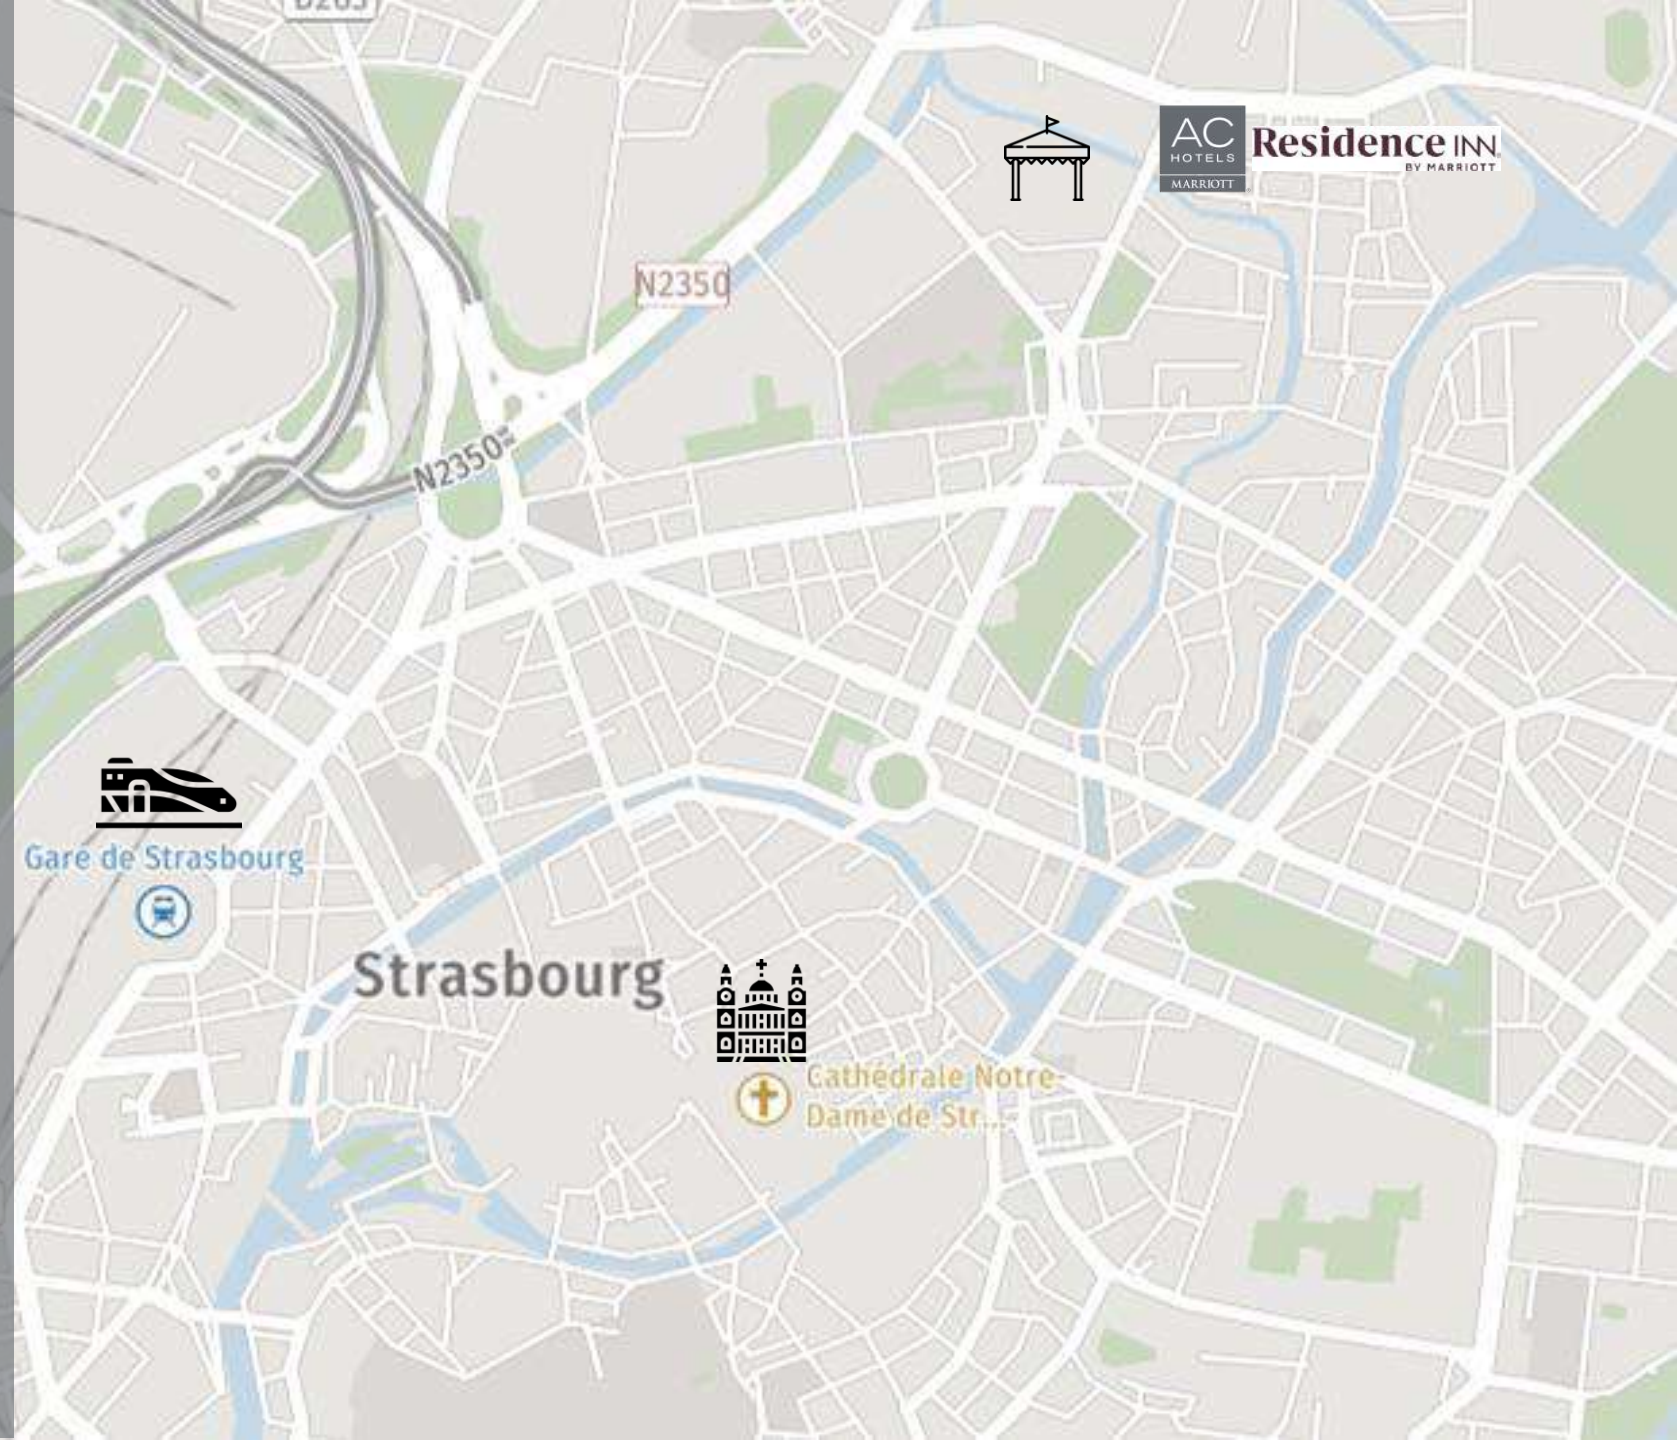

Residence INN
BY MARRIOTT

ACCESSIBILITY

*Residence Inn by Marriott Strasbourg *****
4-6 Boulevard de Dresde - 67000 Strasbourg - France

Opening : December 2022

BUS – Station “Wacken” 2 minutes walk

TRAM – Station “Wacken” 2 minutes walk

TRAIN STATION – 12 min by bus (line H)
15 min by tram (line B)

STRASBOURG AIRPORT – 13 kilometers by car
BÂLE AIRPORT – 130 kilometers by car
PARIS CDG AIRPORT – 2 hours by train

PERFECT LOCATION

Nestled in the heart of the business and European district, the **Residence Inn by Marriott Strasbourg** occupies an **ideal location** close to many points of interest.

- Congress Center 04 min 00 min
- Exhibition Center 10 min 00 min
- European Parliament 05 min 00 min
- Council of Europe 15 min 09 min
- Cathedral Notre-Dame 30 min 15 min
- Petite-France District (UNESCO) 35 min 19 min